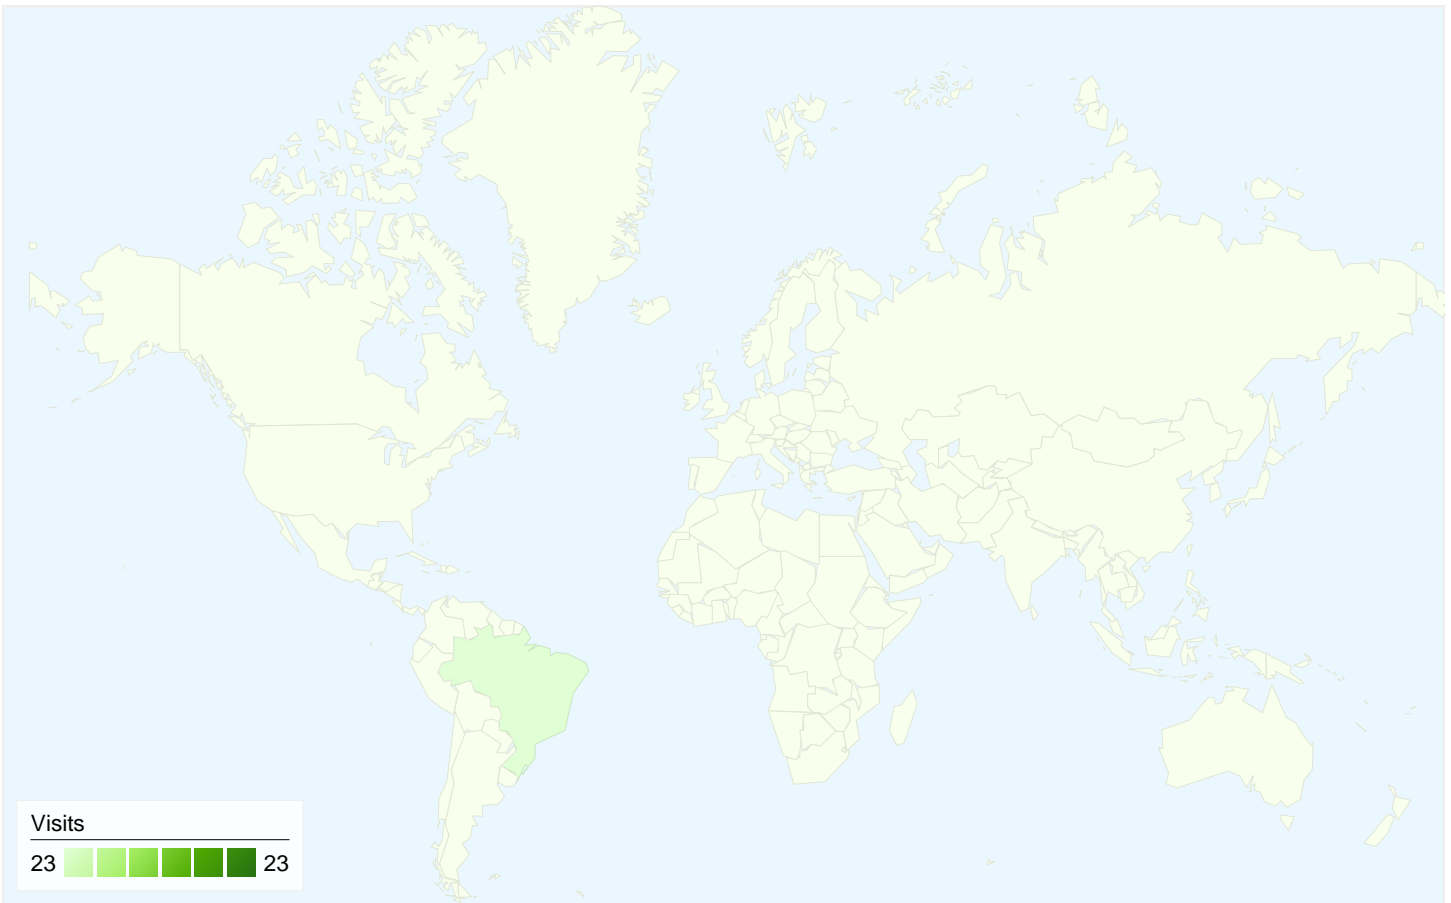

47.83% Referring Sites

0.00% Search Engines

Top Traffic Sources

Sources	Visits	% visits
(direct) ((none))	12	52.17%
311brasil.hdfree.com.br	6	26.09%
cdzcosmus.6te.net (referral)	2	8.70%
luciaflora.hdfree.com.br	2	8.70%
nutricaodabaixada.hd1.com.br	1	4.35%

Keywords	Visits	% visits
There is no data for this view.		

23 visits came from 1 countries/territories

Site Usage

Visits 23 % of Site Total: 100.00%	Pages/Visit 1.48 Site Avg: 1.48 (0.00%)	Avg. Time on Site 00:02:26 Site Avg: 00:02:26 (0.00%)	% New Visits 82.61% Site Avg: 82.61% (0.00%)	Bounce Rate 73.91% Site Avg: 73.91% (0.00%)	
Country/Territory	Visits	Pages/Visit	Avg. Time on Site	% New Visits	Bounce Rate
Brazil	23	1.48	00:02:26	82.61%	73.91%