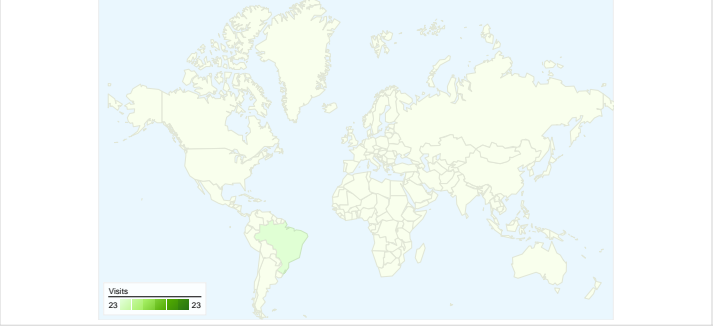

Site Usage

Visitors Overview

Map Overlay

Traffic Sources Overview

Content Overview

Pages	Pageviews	% Pageviews
/	28	82.35%
/index.html	6	17.65%

19 people visited this site

23 Visits

Keywords	Visits	% visits
There is no data for this view.		

23 visits came from 1 countries/territories

Site Usage

Visits 23 % of Site Total: 100.00%	Pages/Visit 1.48 Site Avg: 1.48 (0.00%)	Avg. Time on Site 00:02:26 Site Avg: 00:02:26 (0.00%)	% New Visits 82.61% Site Avg: 82.61% (0.00%)	Bounce Rate 73.91% Site Avg: 73.91% (0.00%)	
Country/Territory	Visits	Pages/Visit	Avg. Time on Site	% New Visits	Bounce Rate
Brazil	23	1.48	00:02:26	82.61%	73.91%