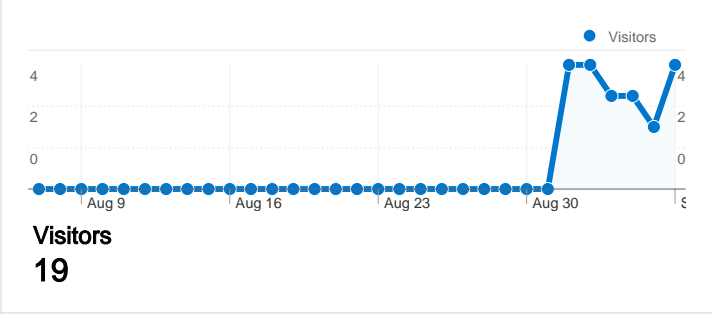

Site Usage

Visitors Overview

Map Overlay

Traffic Sources Overview

Content Overview

Pages	Pageviews	% Pageviews
/	28	82.35%
/index.html	6	17.65%

19 people visited this site

23 Visits

19 Absolute Unique Visitors

34 Pageviews

1.48 Average Pageviews

00:02:26 Time on Site

73.91% Bounce Rate

82.61% New Visits

Technical Profile

Browser	Visits	% visits
Firefox	9	39.13%
Internet Explorer	7	30.43%
Chrome	5	21.74%
Opera	2	8.70%

Connection Speed	Visits	% visits
DSL	15	65.22%
Unknown	7	30.43%
Cable	1	4.35%

Traffic Sources Overview

Aug 7, 2010 - Sep 6, 2010

Comparing to: Site

All traffic sources sent a total of 23 visits

52.17% Direct Traffic

Pages on this site were viewed a total of 34 times

34 Pageviews

27 Unique Views

73.91% Bounce Rate

Top Content

Pages	Pageviews	% Pageviews
/	28	82.35%
/index.html	6	17.65%